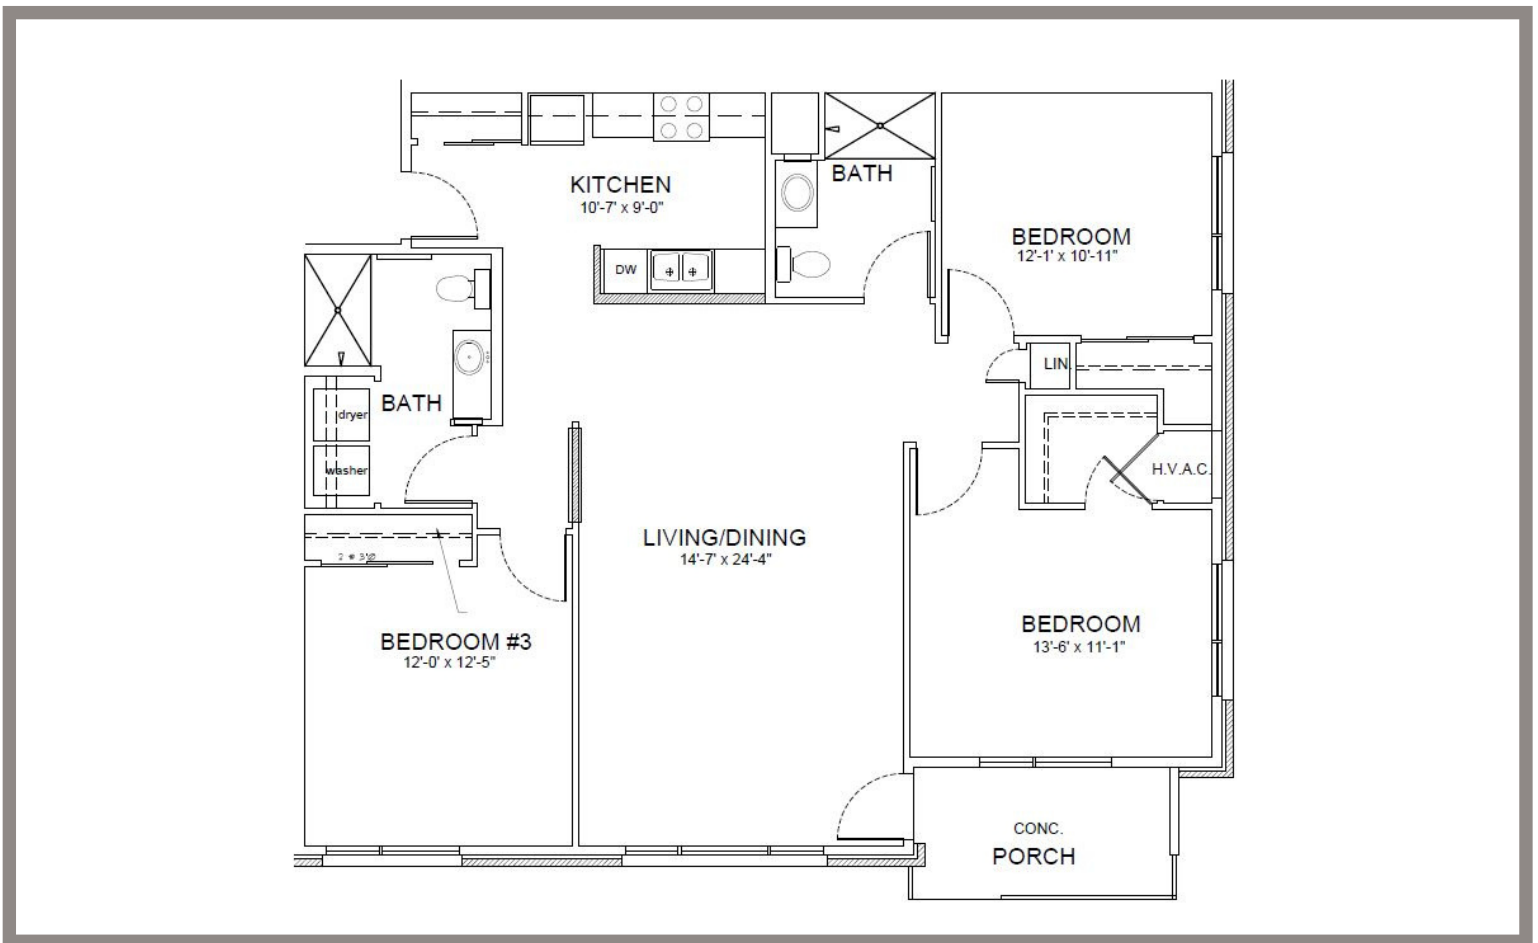

1ST FLOOR

2ND FLOOR

3RD FLOOR

4TH FLOOR

STYLE C1 | 3 BEDROOM / 2 BATHROOM | 1370 SQFT

Floor plan size and dimensions may vary* 

APARTMENT NUMBER: _____ RENT: _____ DATE AVAILABLE: _____

 2232 W Broadway, Madison, WI 53713